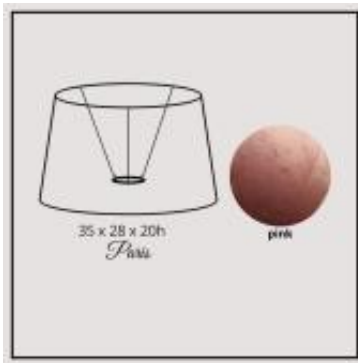

Link to the product: <https://shop.lampshadedesign.eu/paris-35cm-pink-velvet-p-325.html>

Paris 35cm pink velvet

Availability	On order
Number	27.35.H41.05.ROL

Product description

Bottom: 35cm
Top: 28cm
Height: 20cm

Fabric: velvet
Colour: pink
Handle: E27 standing lamp

White PVC inside.

Rolled edges.