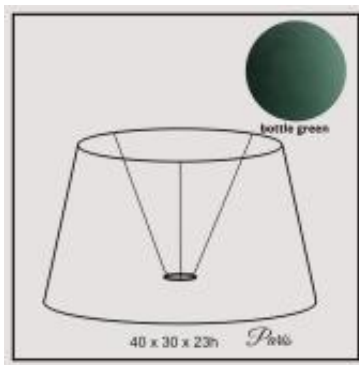

Link to the product: <https://shop.lampshadedesign.eu/paris-40cm-bottle-green-velvet-p-333.html>

Paris 40cm bottle green velvet

Availability

On order

Number

WK.01.H09.05.LSD

Product description

Bottom: 40cm
Top: 30cm
Height: 23cm

Fabric: velvet
Colour: bottle green
Handle: E27 standing lamp

White PVC inside.

Rolled edges.