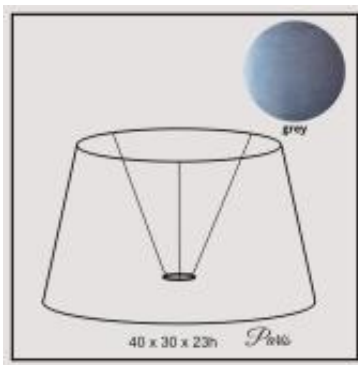

Data current as of: 04-04-2026 07:20

Link to the product: <https://shop.lampshadedesign.eu/paris-40cm-grey-velvet-p-329.html>

Paris 40cm grey velvet

Availability

On order

Number

WK.01.H52.05.LSD

Product description

Bottom: 40cm
Top: 30cm
Height: 23cm

Fabric: velvet
Colour: grey
Handle: E27 standing lamp

White PVC inside.

Rolled edges.