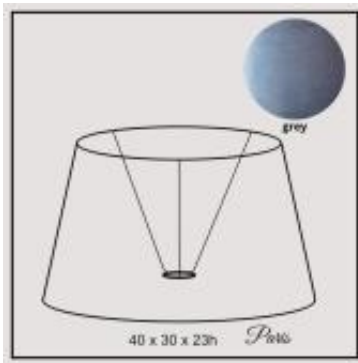

Link to the product: <https://shop.lampshadedesign.eu/paris-40cm-grey-velvet-p-329.html>

Paris 40cm grey velvet

Availability

On order

Number

WK.01.H52.05.LSD

Product description

Bottom: 40cm
Top: 30cm
Height: 23cm

Fabric: velvet
Colour: grey
Handle: E27 standing lamp

White PVC inside.

Rolled edges.