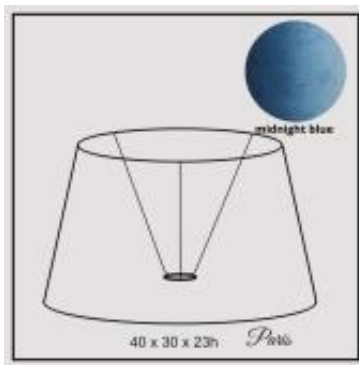

Link to the product: <https://shop.lampshadedesign.eu/paris-40cm-midnight-blue-velvet-p-332.html>

Paris 40cm midnight blue velvet

Availability

On order

Number

WK.01.H51.05.LSD

Product description

Bottom: 40cm
Top: 30cm
Height: 23cm

Fabric: velvet
Colour: midnight blue
Handle: E27 standing lamp

White PVC inside.

Rolled edges.