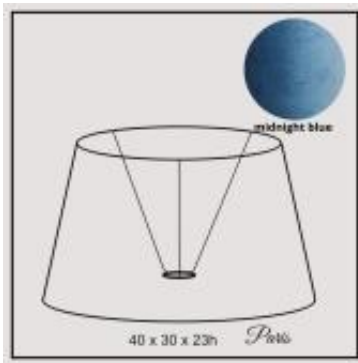

Link to the product: <https://shop.lampshadedesign.eu/paris-40cm-midnight-blue-velvet-p-332.html>

Paris 40cm midnight blue velvet

Availability

On order

Number

WK.01.H51.05.LSD

Product description

Bottom: 40cm
Top: 30cm
Height: 23cm

Fabric: velvet
Colour: midnight blue
Handle: E27 standing lamp

White PVC inside.

Rolled edges.