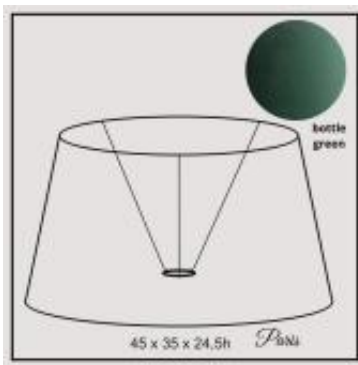

Link to the product: <https://shop.lampshadedesign.eu/paris-45cm-bottle-green-velvet-p-339.html>

## Paris 45cm bottle green velvet

Availability

**On order**

Number

**WK.02.H09.05.LSD**

### Product description

Bottom: 45cm  
Top: 35cm  
Height: 24,5cm

Fabric: velvet  
Colour: bottle green  
Handle: E27 standing lamp

White PVC inside.

Rolled edges.