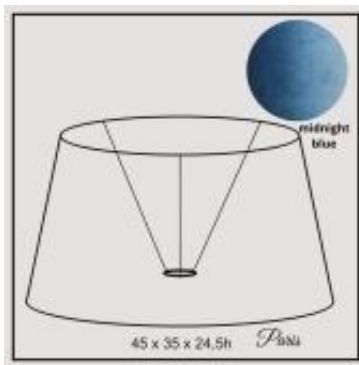

Link to the product: <https://shop.lampshadedesign.eu/paris-45cm-midnight-blue-velvet-p-338.html>

Paris 45cm midnight blue velvet

Availability

On order

Number

WK.02.H51.05.LSD

Product description

Bottom: 45cm
Top: 35cm
Height: 24,5cm

Fabric: velvet
Colour: midnight blue
Handle: E27 standing lamp

White PVC inside.

Rolled edges.