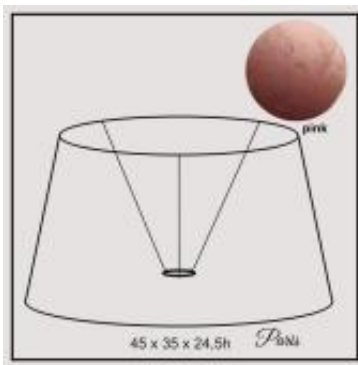

Link to the product: <https://shop.lampshadedesign.eu/paris-45cm-pink-velvet-p-337.html>

Paris 45cm pink velvet

Availability

On order

Number

WK.02.H41.05.LSD

Product description

Bottom: 45cm
Top: 35cm
Height: 24,5cm

Fabric: velvet
Colour: pink
Handle: E27 standing lamp

White PVC inside.

Rolled edges.