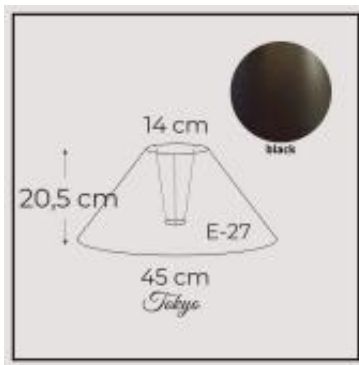

Link to the product: <https://shop.lampshadedesign.eu/tokyo-45cm-black-chintz-p-560.html>

Tokyo 45cm black chintz

Availability

Always on stock

Number

23.45.899.05.TTT

Product description

Bottom: 45cm
Top: 14cm
Height: 20,5cm

Fabric: chintz
Colour: black
Handle: E27 standing lamp

White PVC inside.

Sewn trim.