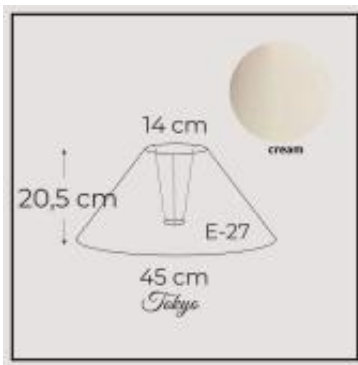

Link to the product: <https://shop.lampshadedesign.eu/tokyo-45cm-cream-chintz-p-559.html>

### Product description

Bottom: 45cm  
Top: 14cm  
Height: 20,5cm

Fabric: chintz  
Colour: cream  
Handle: E27 standing lamp

White PVC inside.

Sewn trim.