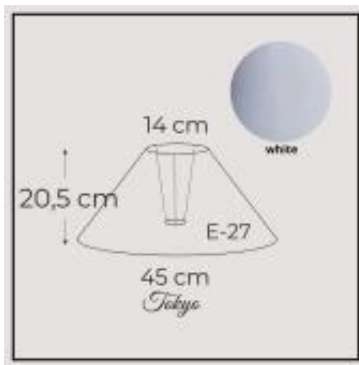

Link to the product: <https://shop.lampshadedesign.eu/tokyo-45cm-white-chintz-p-558.html>

Tokyo 45cm white chintz

Availability

Always on stock

Number

23.45.801.05.TTT

Product description

Bottom: 45cm
Top: 14cm
Height: 20,5cm

Fabric: chintz
Colour: white
Handle: E27 standing lamp

White PVC inside.

Sewn trim.